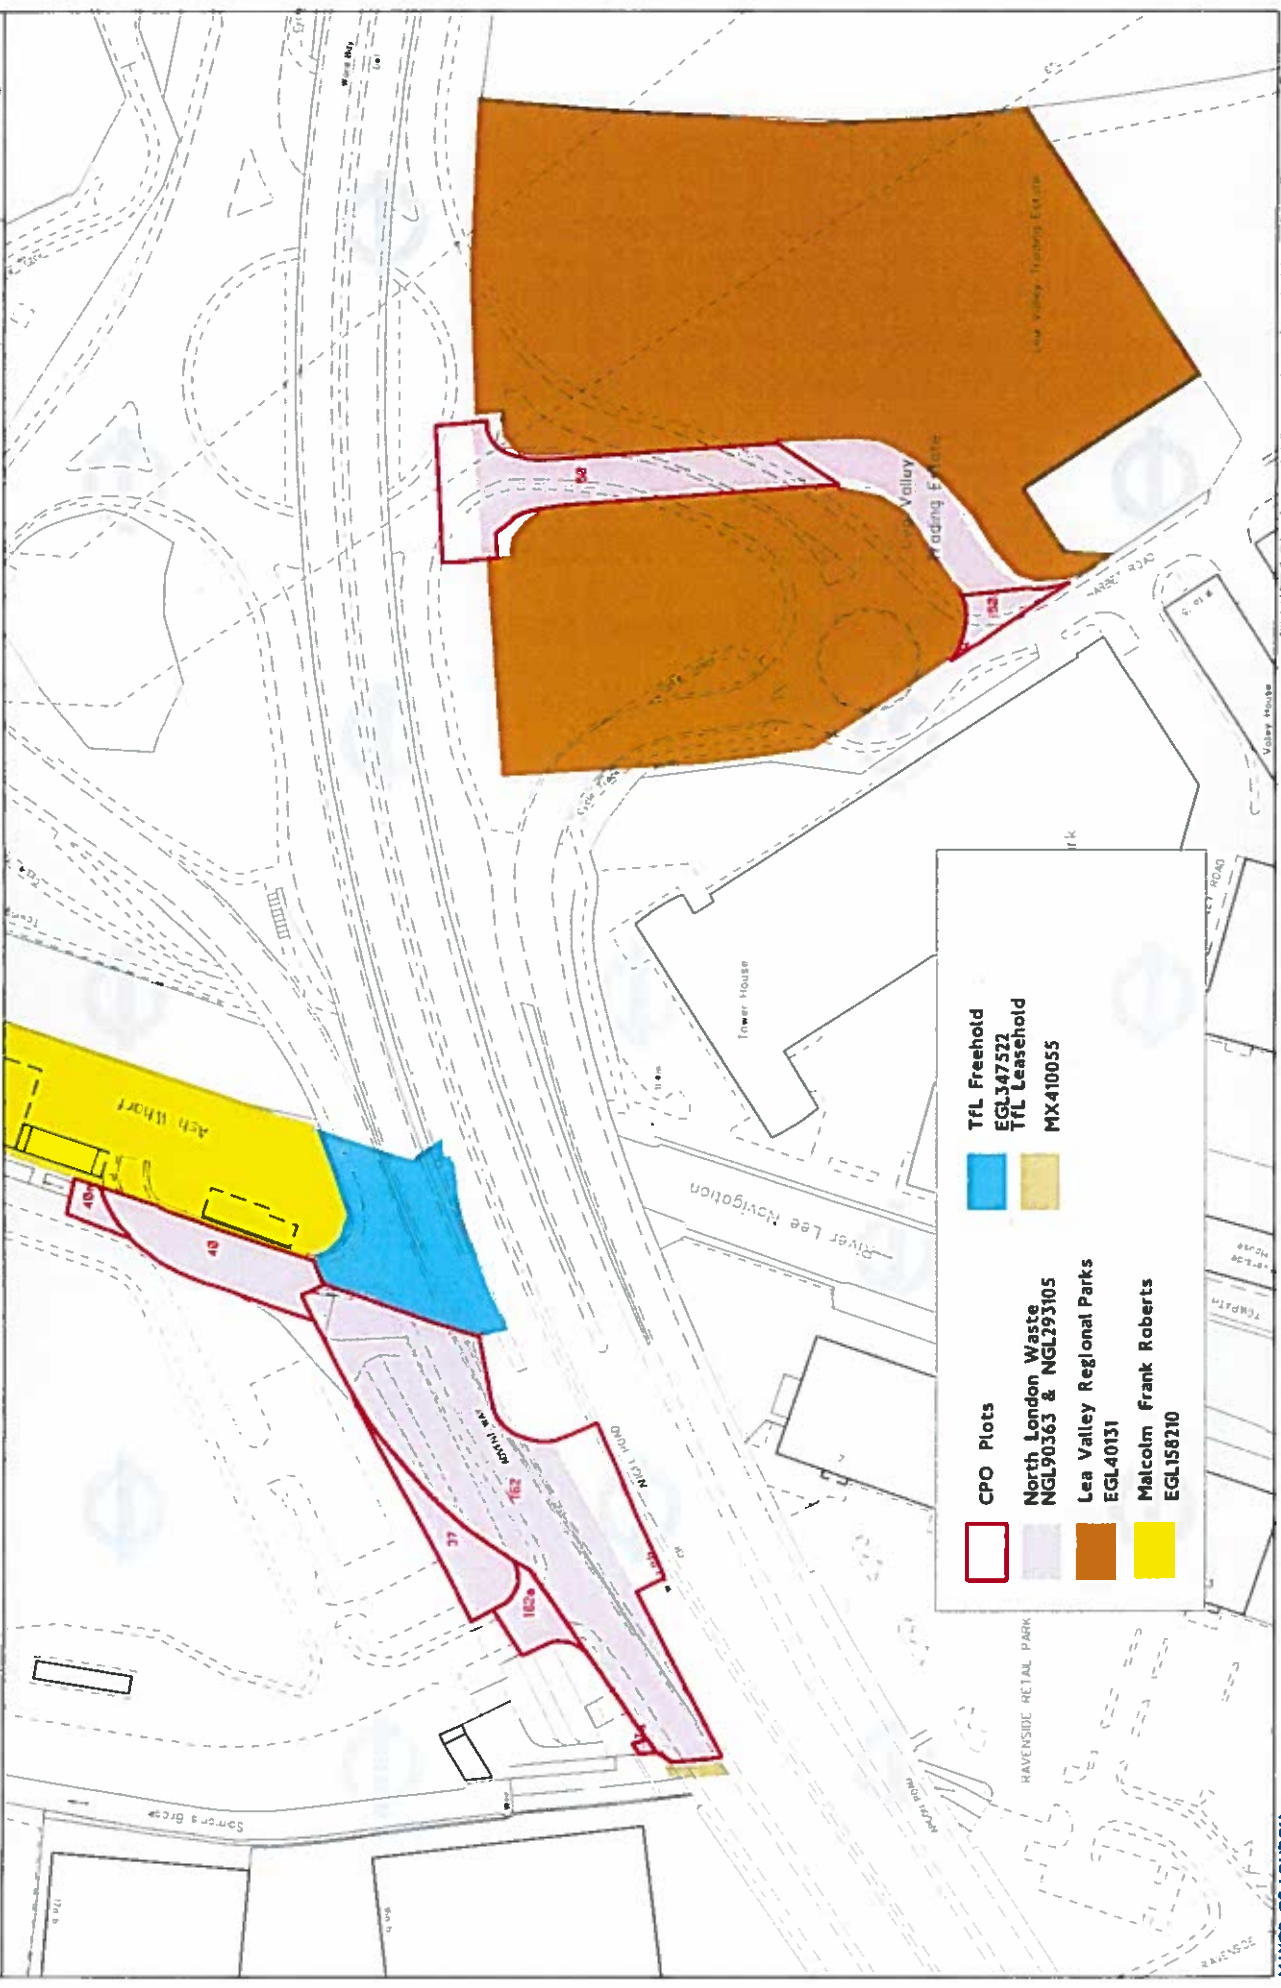

A406 NORTH CIRCULAR ROAD
SILVER STREET TO HALL LANE
COMPULSORY PURCHASE ORDER

Date : 28/09/2011
 Initials : RBN
 Dwg No. : TK A406-CPO 08
 Rev : -
 Scale : 1:1250 @ A3
 A3 Landscape

	CPO Plots		TFL Freehold
	North London Waste		TFL Leasehold
	Lea Valley Regional Parks		
	Malcolm Frank Roberts		
	NGL90363 & NGL293105		EGL347522
	EGL40131		MX410055
	EGL158210		